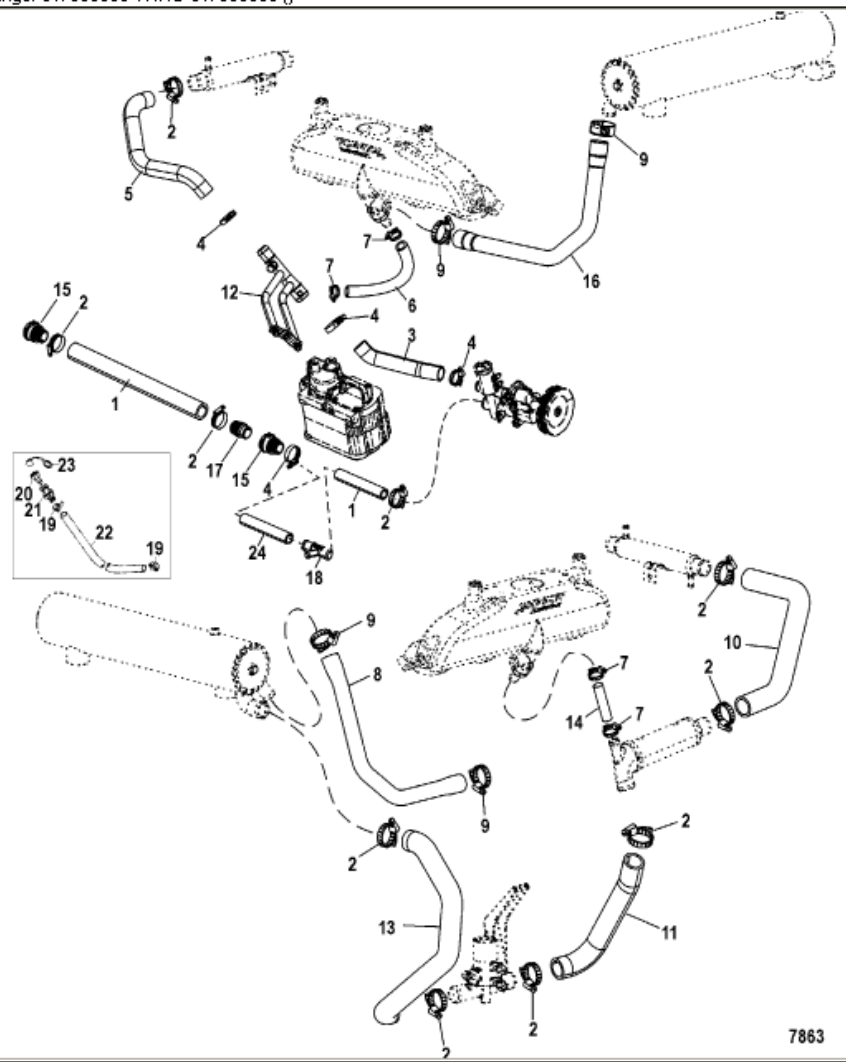

Parts List					
Ref	Class	Part	Description	Qty	Footnote
1	32	865672079	HOSE, (96.00 Inches Bulk), Cut to l	1	
2	54	815504222	CLAMP, Worm Gear, Hose	12	
3	32	865865	HOSE, Sea Water Pump to Water (1	
4	54	815504224	CLAMP, Worm Gear, Hose	4	
5	32	865235	HOSE, Water Drifce to Power Stee	1	
6	32	865713	HOSE, Exhaust Manifold Drain to W	1	
7	54	815504212	CLAMP, Worm Gear, Hose	4	
8	32	864488	HOSE, Heat Exchanger to Port Exf	1	
9	54	815504216	CLAMP, Worm Gear, Hose	4	
10	32	863894	HOSE, Power Steering Cooler to Oi	1	
11	32	865265	HOSE, Oil Cooler to Port Drain Hou	1	
12	32	865208T01	HOSE ASSEMBLY, 3 Bib Orfice Me	1	
13	32	863051	HOSE, Water Drain to Heat Exchar	1	
14	32	42850 69	HOSE, (44.00 Inches Bulk), Water	1	(Port) (Cut to 3.00 Inch Length)
15	22	865324	QUICK CONNECT, SS, Female	2	
16	32	865294	HOSE, Heat Exchanger to Starboai	1	
17	22	865362	QUICK CONNECT, SS, Male	1	
-	19	807992 3	COVER, Hose Clamp End	AR	

7863